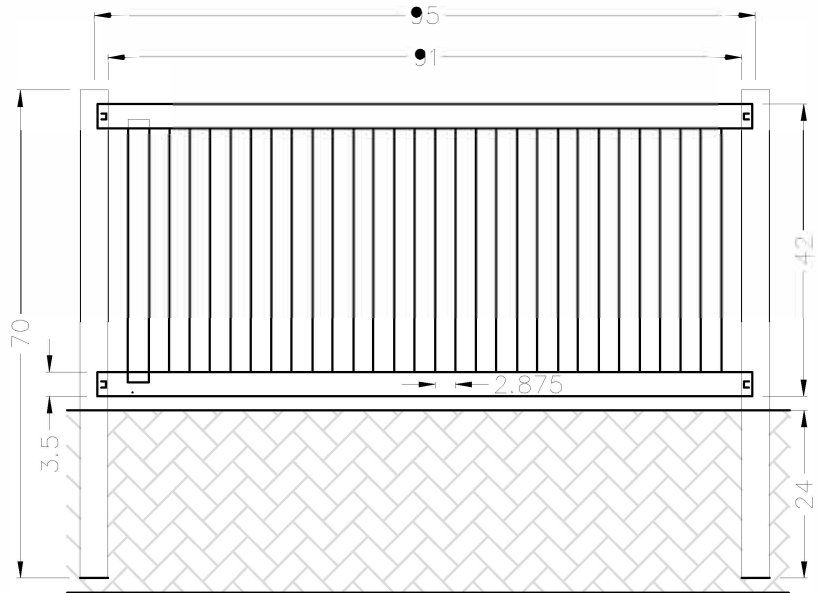

FLAT TOP PICKET FENCE

-  EXTERNAL FLAT CAP
- 4" X 4" - POST
(INTERMEDIATE, CORNER, END)
-
- 3.5' HEIGHT X 8' WIDE
- WHITE PVC

3.5' HEIGHT X 8' WIDE PANEL KIT

PARTS	LENGTH	QTY/SET
2"X3.5" RIBBED RAIL - .110" WALL	94"	2
3" X7/8" PICKET .079" WALL	33.7"	15
ALUMINUM INSERT F/ BOTTOM RAIL	94"	1

NOTES:

1. ALL NOUCO PVC FENCES ARE MADE OF VIRGIN PVC MATERIAL AND UV RESISTANT
2. INCLUDES METAL REINFORCEMENT BOTTOM RAIL

FT-C03

H3.5'XW8' PICKET FENCE