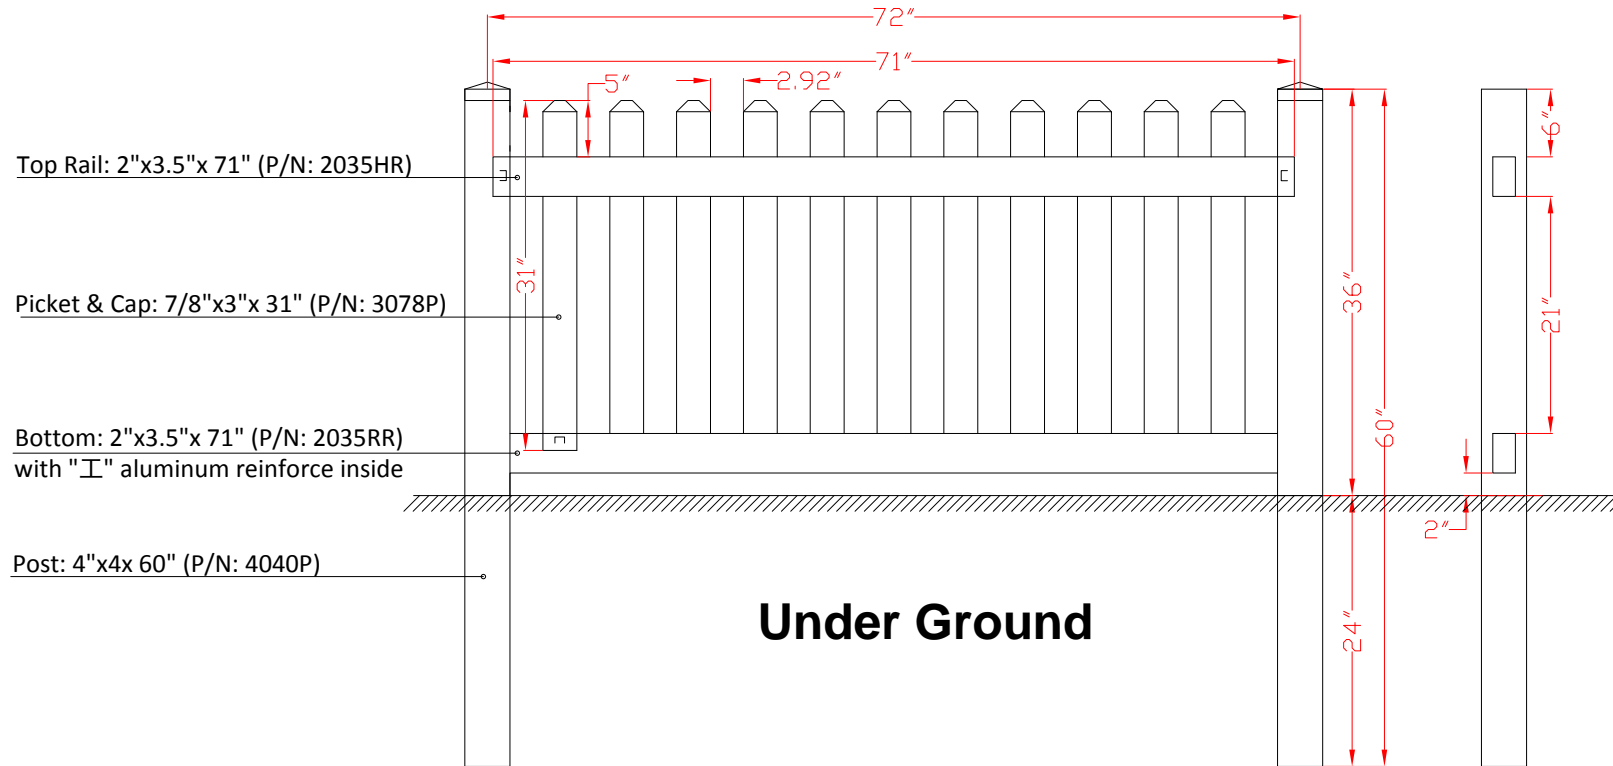

Style #

Description

FT-P01

Picket Fence H3ft x W6ft

Unit : inch

Under Ground

Post cap options

Profile Detail

Profiles for one section

Flat

New England

Gothic

4040P

2035HR

2035RR

3078P

Part #

Description

Length

Qty/section

4040P

Post 4"x4"

60

1