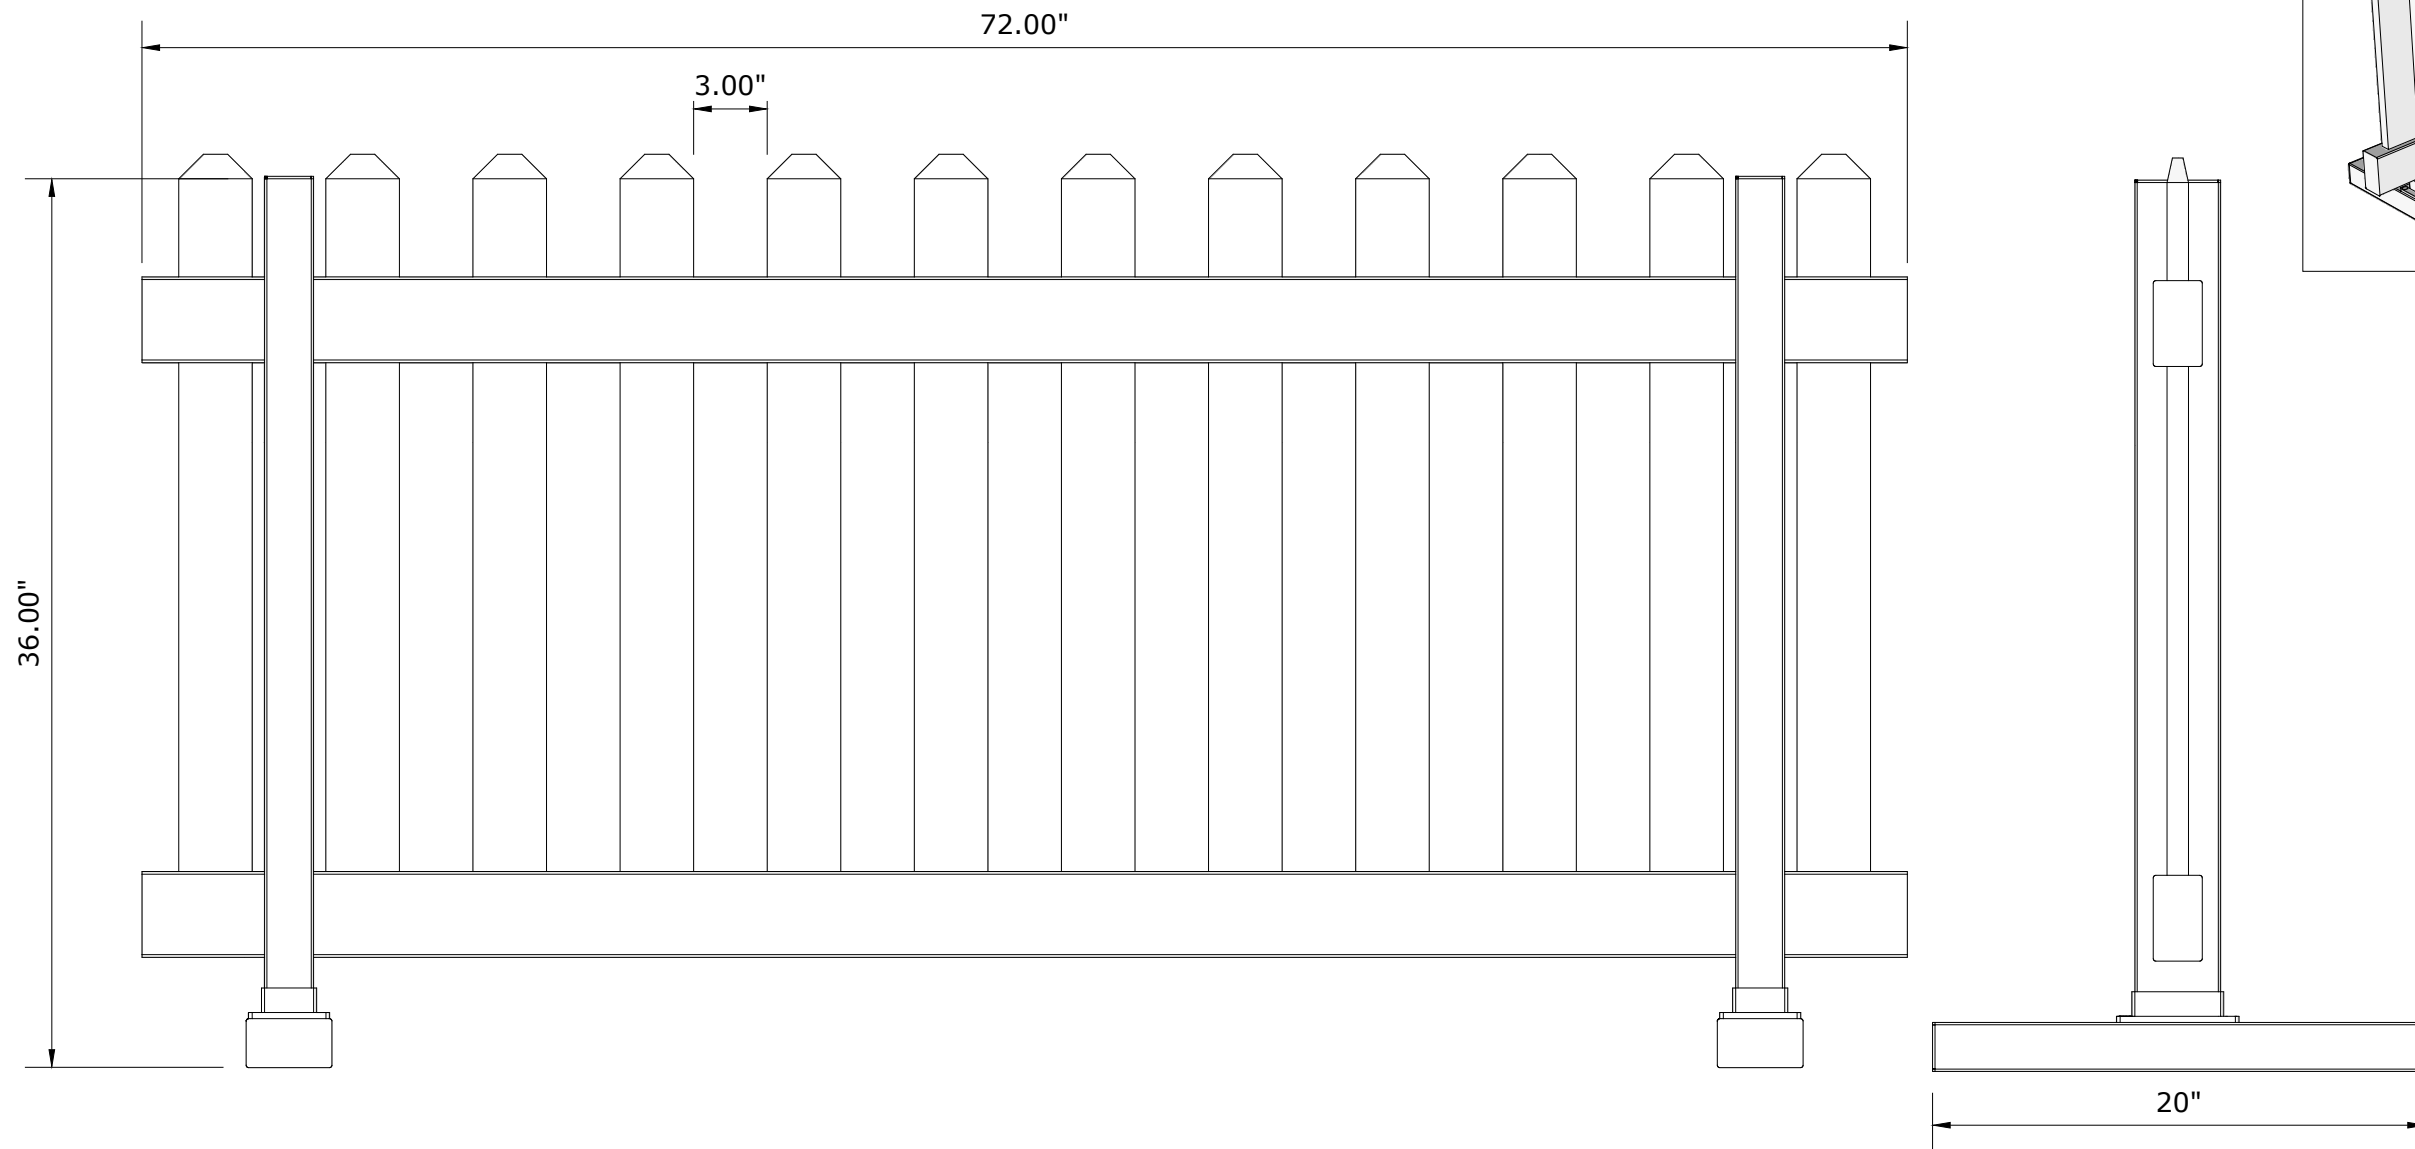

**Description**

**3x6 ft PVC Portable Fence**

© WATT PLASTICS

**Profiles Specification**

**Part List**

Part #	Description #	QTY	Injection Parts		
2035HR	2"x3"x72" Top Hollow Rail	1	 Dog Ear 12pc	 End Cap 10pc	 Bracket 2pc
2035HR	2"x3"x34" Post	2			
2035RR	2"x3"x72" Bottom Ribbed Rail	1			
2035HR	2"x3"x20" Foot	2			
3078P	3"x7/8"x30" Picket (with Dog Ear Cap glued-on)	12			