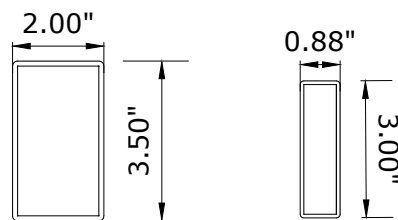

**Description**

**3x6 ft PVC Portable Fence**

© WATT PLASTICS

**Profiles Specification**

**Part List**

Part #	Description #	QTY	Injection Parts		
2035HR	2"x3"x72" Top Hollow Rail	1	 Dog Ear 12pc	 End Cap 10pc	 Bracket 2pc
2035HR	2"x3"x34" Post	2			
2035RR	2"x3"x72" Bottom Ribbed Rail	1			
2035HR	2"x3"x20" Foot	2			
3078P	3"x7/8"x30" Picket (with Dog Ear Cap glued-on)	12			