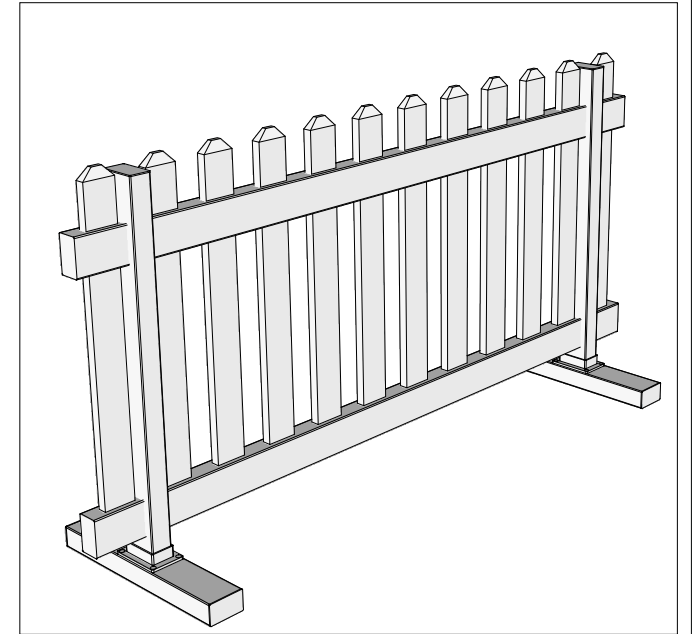

**Description**

**3x6 ft PVC Portable Fence**

© WATT PLASTICS

**Profiles Specification**

**Part List**

Part #	Description #	QTY	Injection Parts		
2035HR	2"x3"x72" Top Hollow Rail	1	 Dog Ear 12pc	 End Cap 10pc	 Bracket 2pc
2035HR	2"x3"x34" Post	2			
2035RR	2"x3"x72" Bottom Ribbed Rail	1			
2035HR	2"x3"x20" Foot	2			
3078P	3"x7/8"x30" Picket (with Dog Ear Cap glued-on)	12			