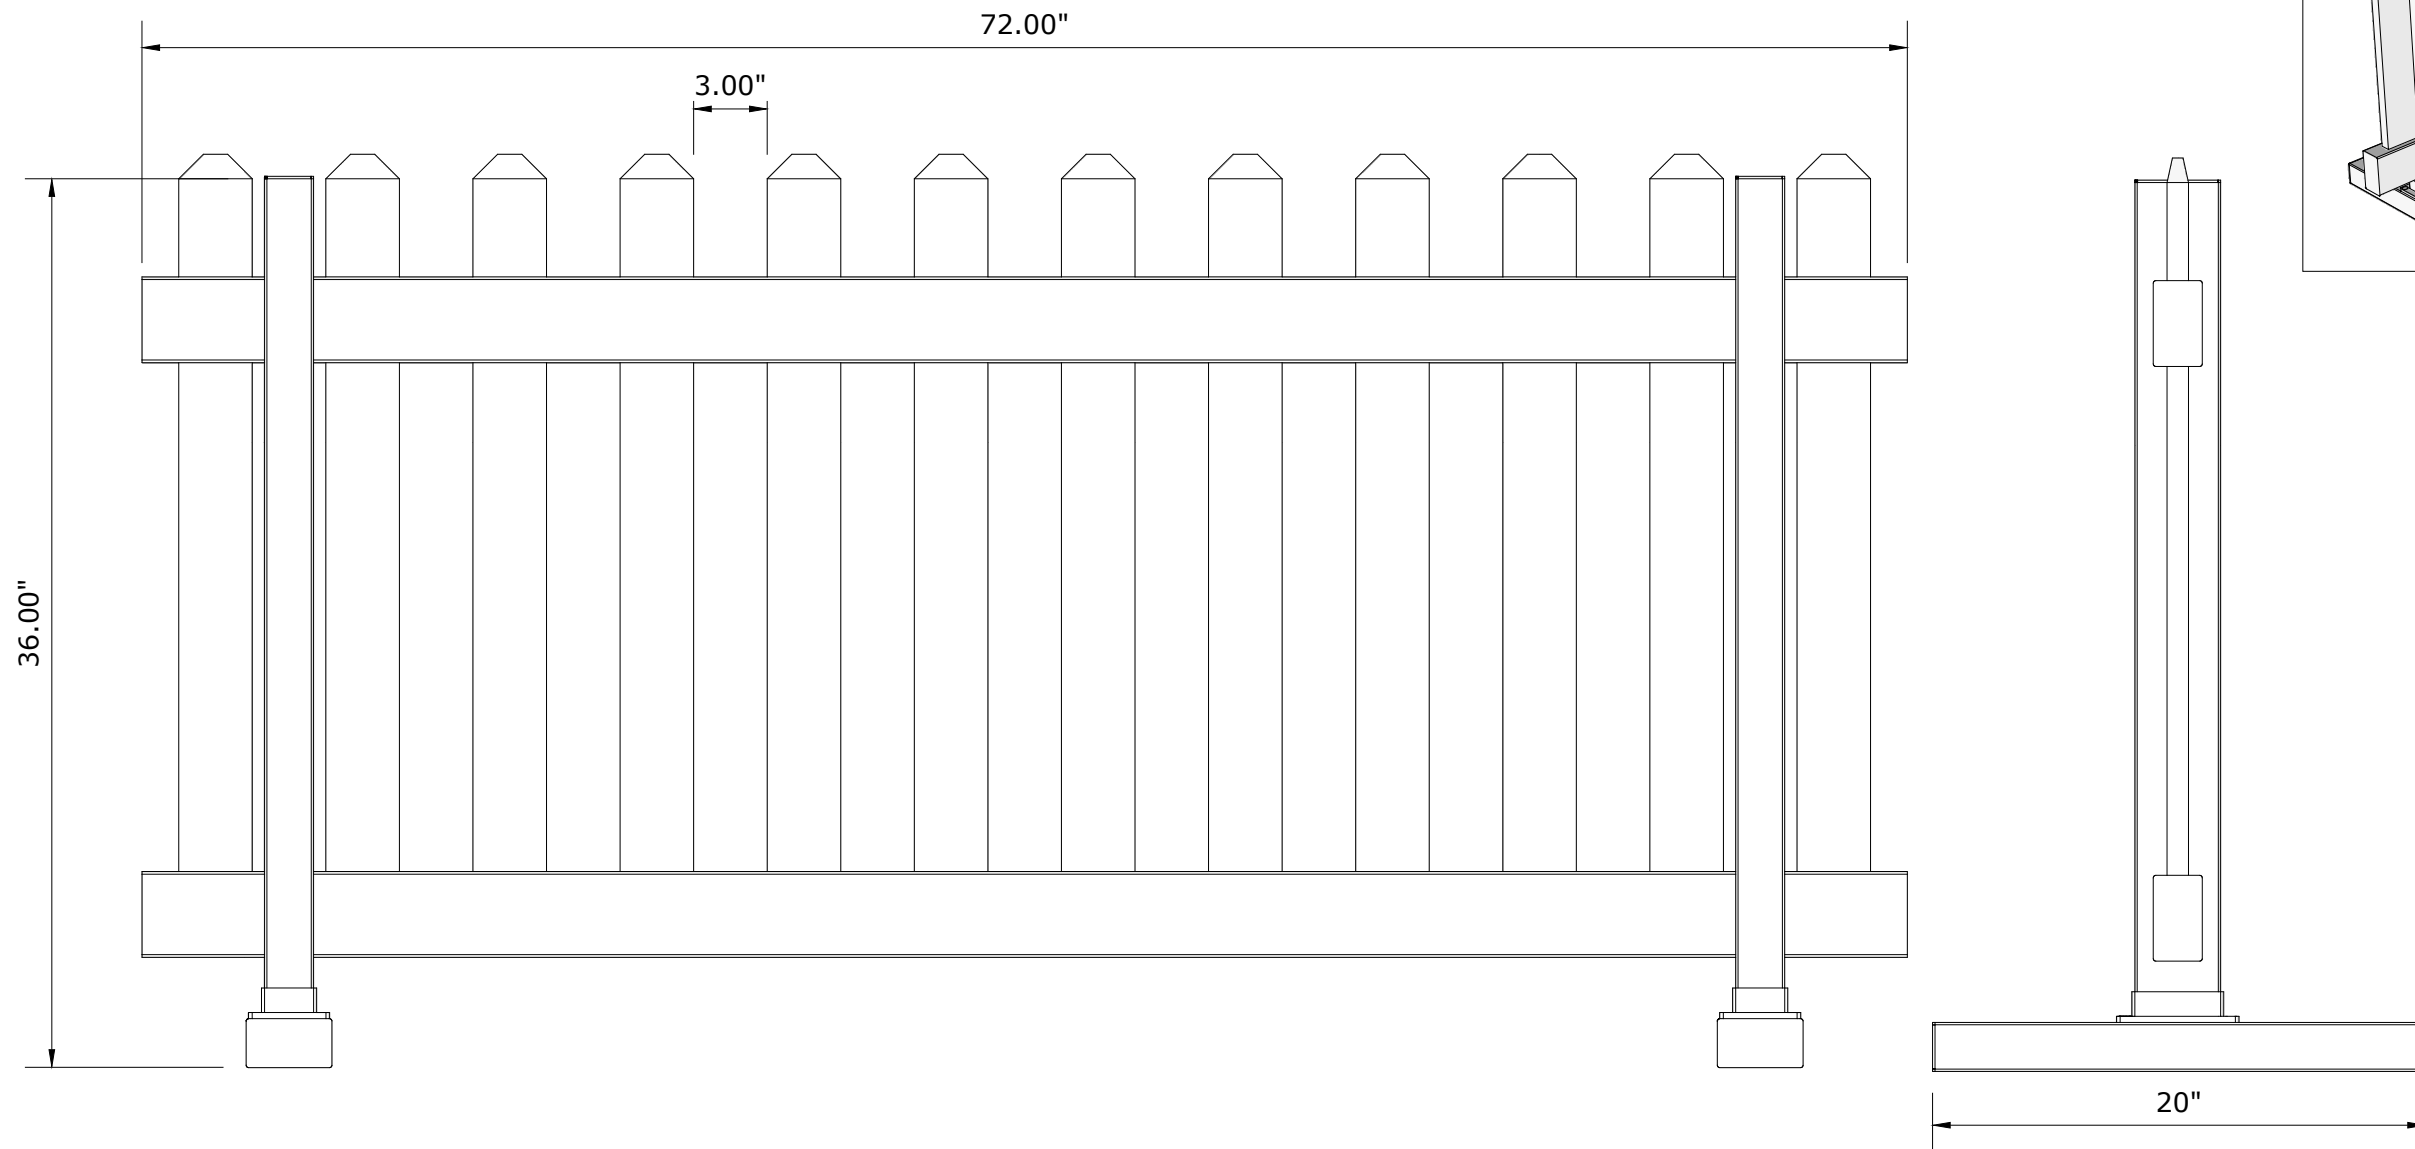

Description

3x6 ft PVC Portable Fence

Profiles Specification

Part List

Part #	Description #	QTY
2035HR	2"x3"x72" Top Hollow Rail	1
2035HR	2"x3"x34" Post	2
2035RR	2"x3"x72" Bottom Ribbed Rail	1
2035HR	2"x3"x20" Foot	2
3078P	3"x7/8"x30" Picket (with Dog Ear Cap glued-on)	12

Injection Parts