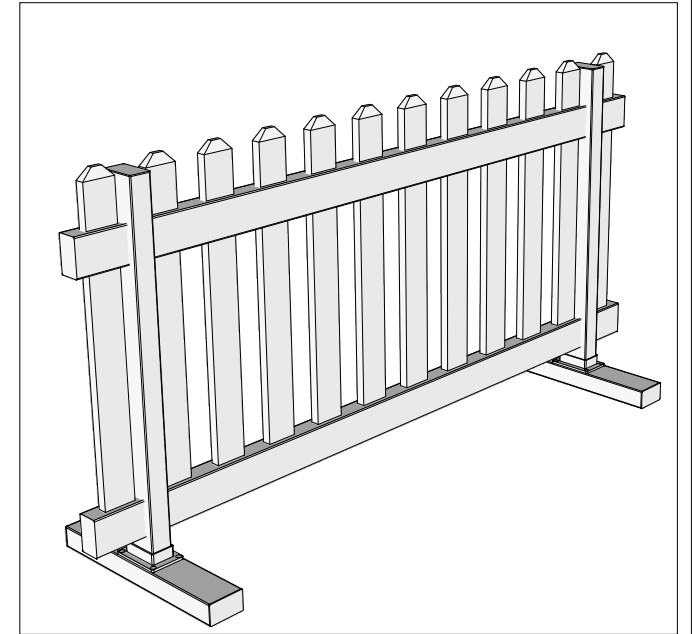

Description

3x6 ft PVC Portable Fence

Profiles Specification

Part List

Part #	Description #	QTY
2035HR	2"x3"x72" Top Hollow Rail	1
2035HR	2"x3"x34" Post	2
2035RR	2"x3"x72" Bottom Ribbed Rail	1
2035HR	2"x3"x20" Foot	2
3078P	3"x7/8"x30" Picket (with Dog Ear Cap glued-on)	12