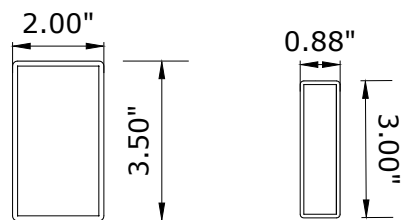

Description

3x6 ft PVC Portable Fence

Profiles Specification

Part List

Part #	Description #	QTY
2035HR	2"x3"x72" Top Hollow Rail	1
2035HR	2"x3"x34" Post	2
2035RR	2"x3"x72" Bottom Ribbed Rail	1
2035HR	2"x3"x20" Foot	2
3078P	3"x7/8"x30" Picket (with Dog Ear Cap glued-on)	12