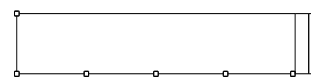

### Balustrade Style Options

'P' Shaped

Balconies

'L' Shaped

Walkways

Area SQ / FT	Premium Excel 100% Polymer Deck Board			Premium Eco 100% Polymer Deck Board	Natural Plastic Composite Deck Board
	Price SQ/FT White	Price SQ/FT Cream / Beige	Price SQ/FT Foiled Finish Oak / Green / Gayle Grey	Adjust Each SQ/FT Price Shown By	Adjust Each SQ/FT Price Shown By
24 to 30	£49.00	£52.00	£58.00	- £1.00	- £2.00
Up to 35	£46.00	£47.00	£56.00	- £1.00	- £2.00
Up to 50	£40.00	£44.00	£47.00	- £1.00	- £2.00
Up to 85	£35.00	£36.00	£42.00	- £1.00	- £2.00
Up to 140	£28.00	£30.00	£36.00	- £1.00	- £2.00
Up to 190	£26.00	£27.00	£33.00	- £1.00	- £2.00
Up to 280	£24.00	£25.00	£30.00	- £1.00	- £2.00
Up to 340	£23.00	£24.00	£28.00	- £1.00	- £2.00
Up to 400	£21.00	£22.00	£27.00	- £1.00	- £2.00
400+	£19.00	£21.00	£26.00	- £1.00	- £2.00