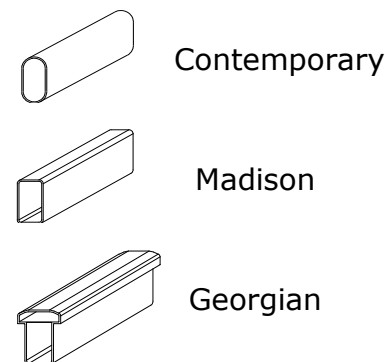

Fensys Veranda kits are supplied with a fully galvanized sub-frame, UPVC balustrade, UPVC slip resistant or Natural Plastic Composite deck board, hand rails and 2 steps.

Ancillaries

- Veranda Gate with Hinges/Latch £240/£280 (Foiled)
- Each Additional Step £165.00
- Post Globe Light £50.00

Balustrade Style Options

'P' Shaped