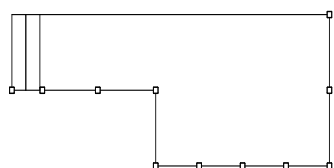

### Balustrade Style Options

'P' Shaped

Balconies

'L' Shaped

Walkways

Area SQ / FT	Premium Excel 100% Polymer Deck Board			Premium Eco 100% Polymer Deck Board	Natural Plastic Composite Deck Board
	Price SQ/FT White	Price SQ/FT Cream / Beige	Price SQ/FT Foiled Finish Oak / Green / Gayle Grey	Adjust Each SQ/FT Price Shown By	Adjust Each SQ/FT Price Shown By
24 to 30	£49.00	£52.00	£58.00	- £1.00	- £2.00
Up to 35	£46.00	£47.00	£56.00	- £1.00	- £2.00
Up to 50	£40.00	£44.00	£47.00	- £1.00	- £2.00
Up to 85	£35.00	£36.00	£42.00	- £1.00	- £2.00
Up to 140	£28.00	£30.00	£36.00	- £1.00	- £2.00
Up to 190	£26.00	£27.00	£33.00	- £1.00	- £2.00
Up to 280	£24.00	£25.00	£30.00	- £1.00	- £2.00
Up to 340	£23.00	£24.00	£28.00	- £1.00	- £2.00
Up to 400	£21.00	£22.00	£27.00	- £1.00	- £2.00
400+	£19.00	£21.00	£26.00	- £1.00	- £2.00